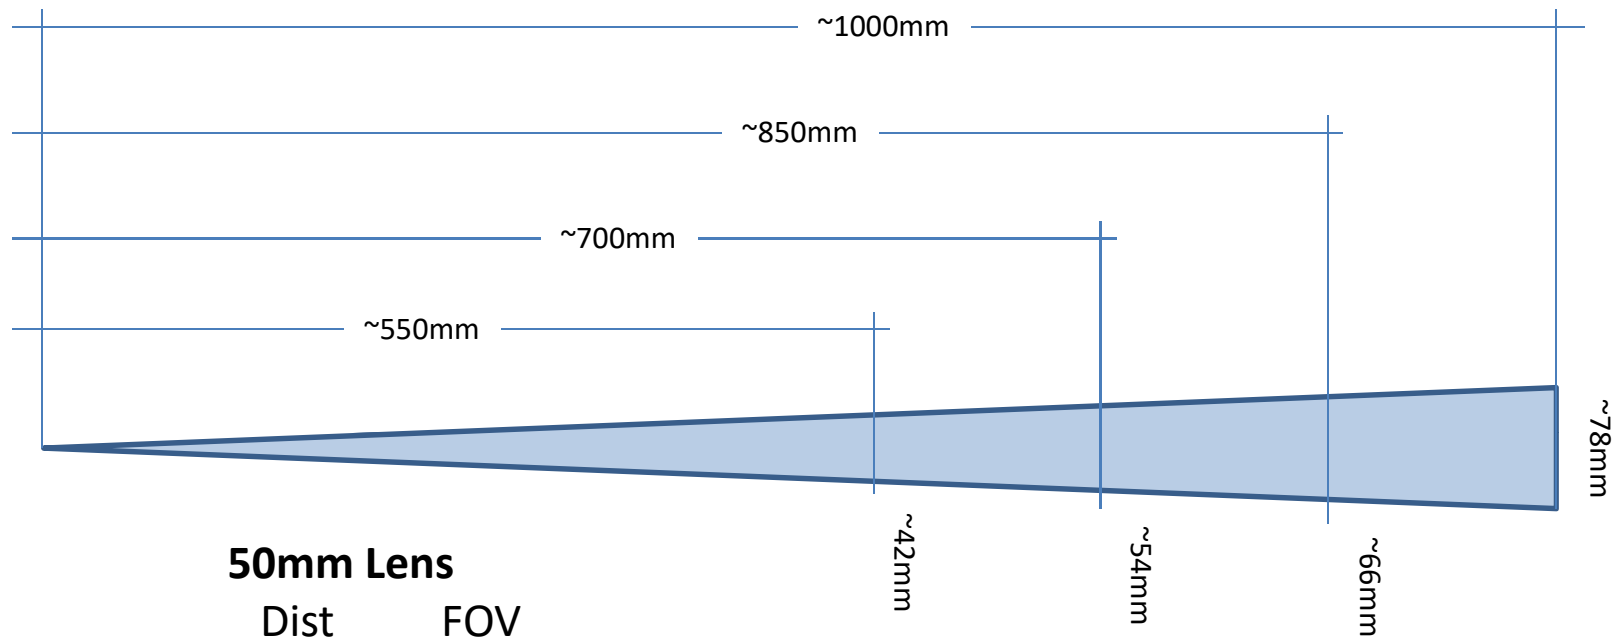

25mm Lens

Dist	FOV
~200mm	~35mm
~300mm	~50mm

35mm Lens

Dist	FOV
~250mm	~34mm
~300mm	~40mm
~400mm	~50mm
~550mm	~70mm
~700mm	~90mm

* 2mm Zwischenring erforderlich
2mm extension ring necessary

50mm Lens

Dist	FOV
~550mm	~42mm
~700mm	~54mm
~850mm	~66mm
~1000mm	~78mm